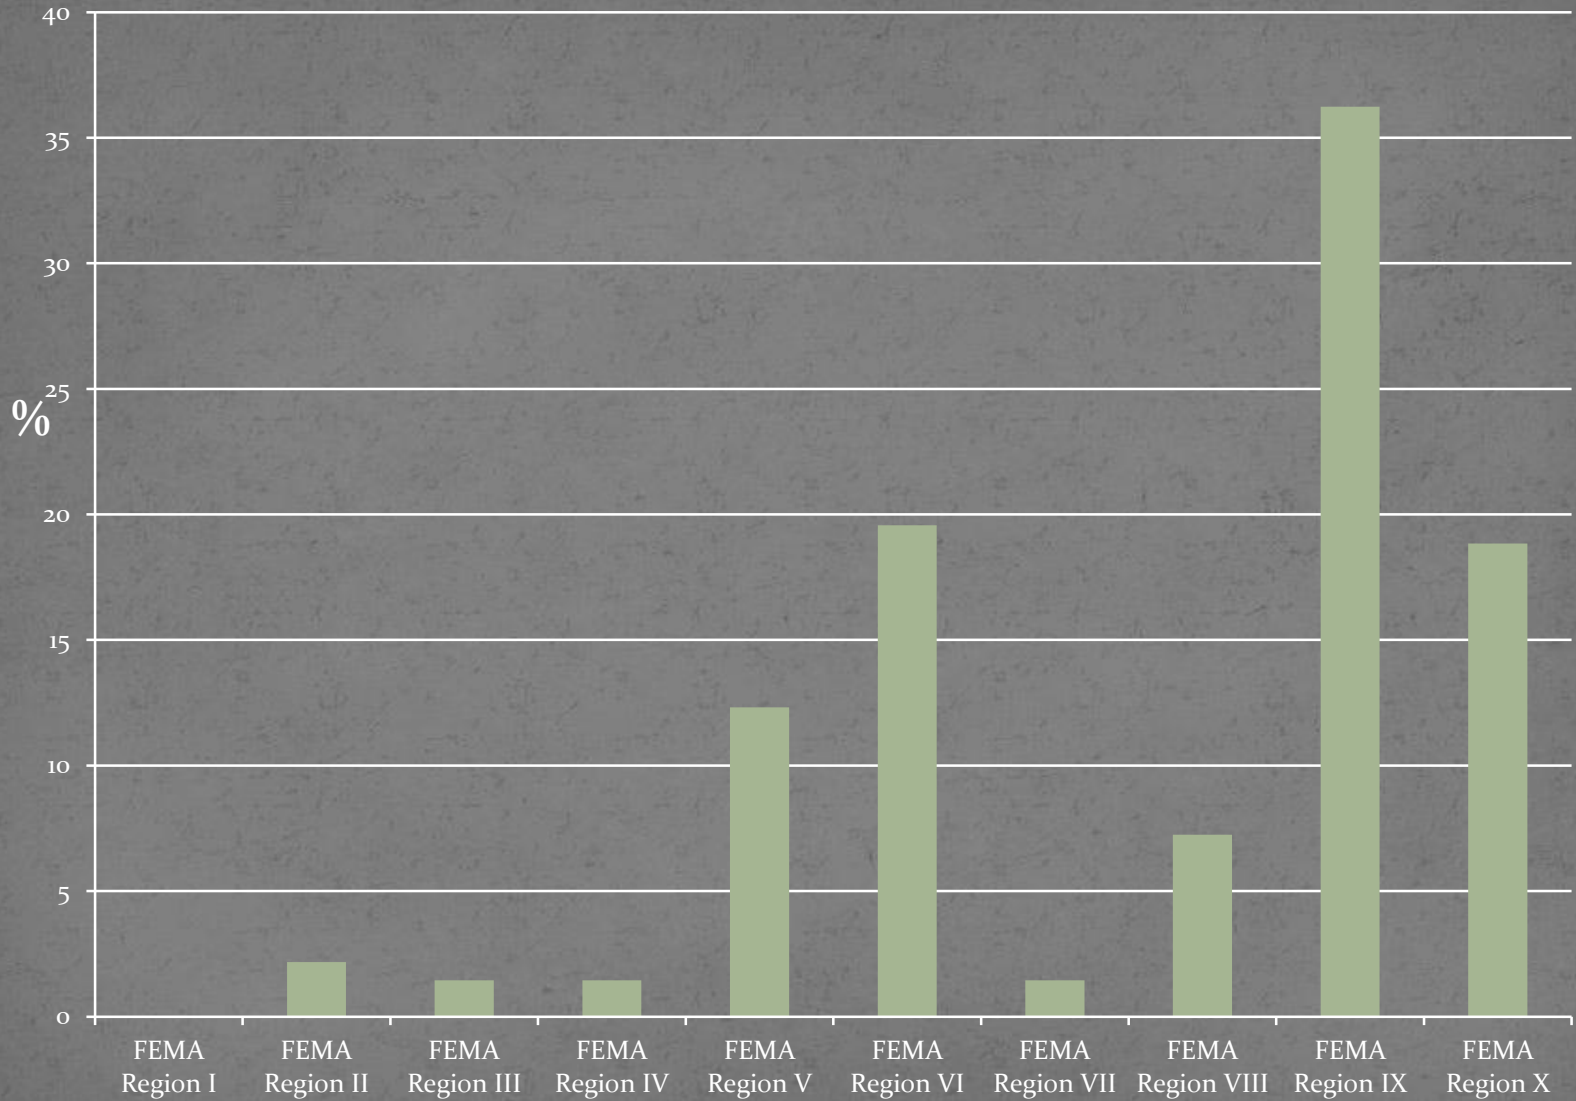

iTEMA Respondent by FEMA Region