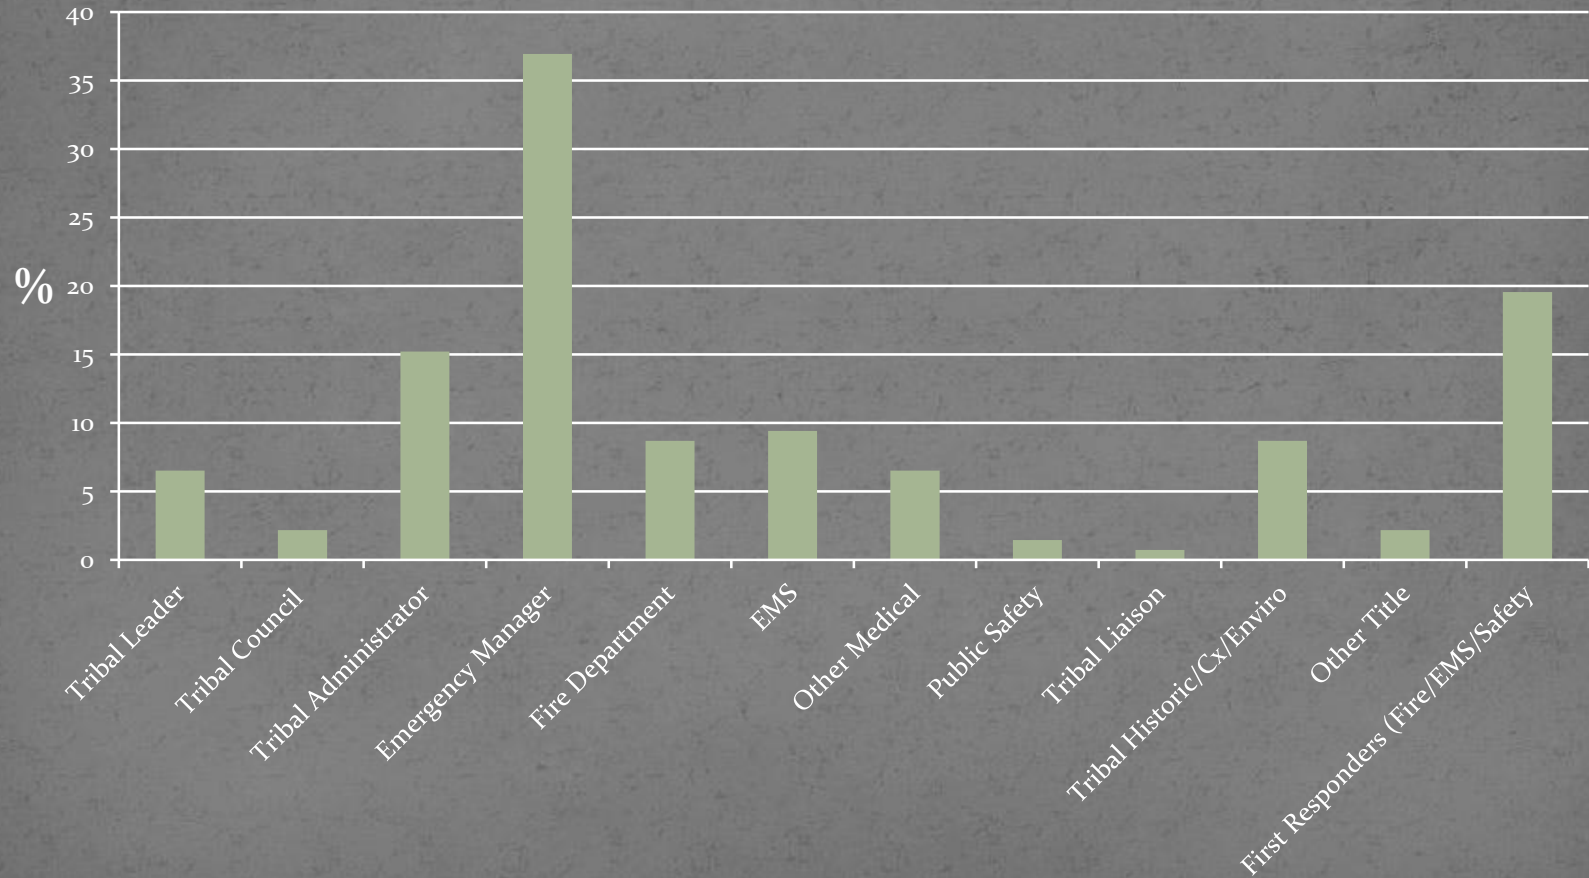

iTEMA Respondent Titles