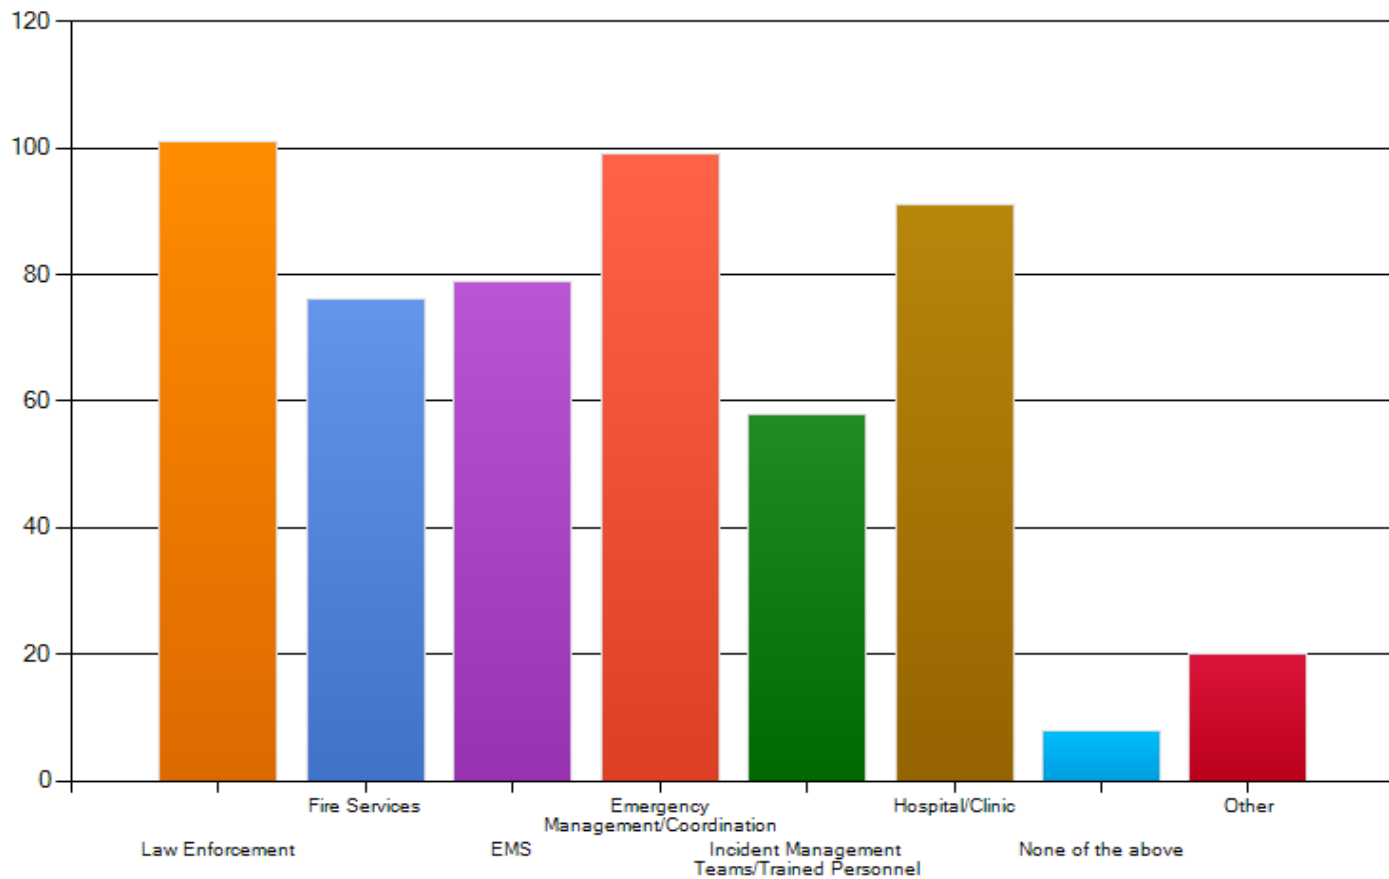

Survey

Current Available Resources

Which emergency services are available within your Tribe, Pueblo, Rancheria, Nation, Village, or Community?