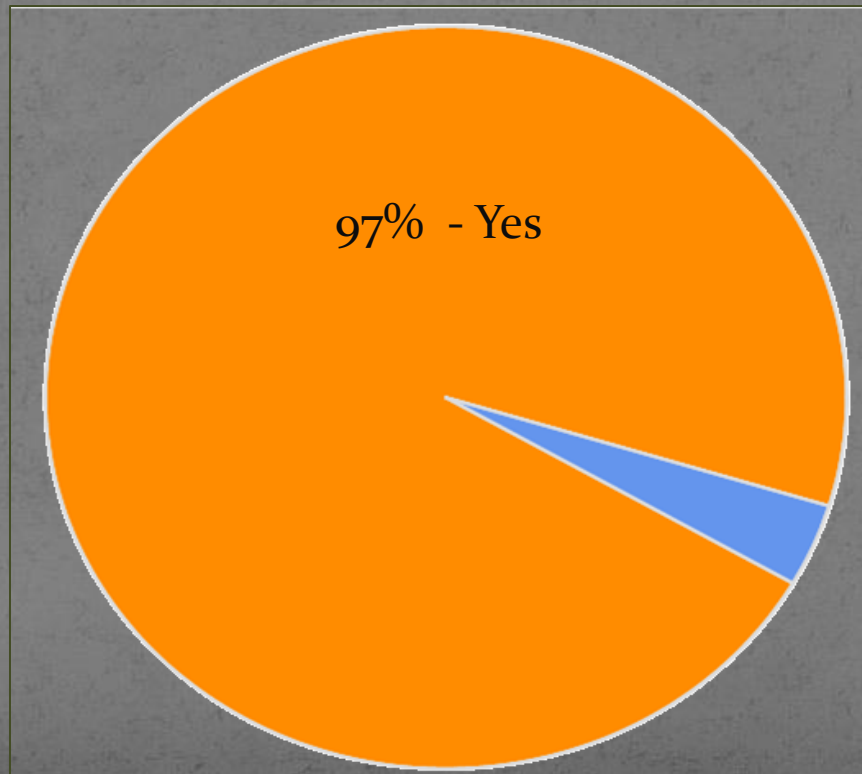

Survey

Association Support

Would your Tribe, Pueblo, Rancheria, Nation, Village, Community, Agency or Organization be willing to support the formation of a National Tribal association whose focus is on strengthening emergency services and management throughout Indian Country?